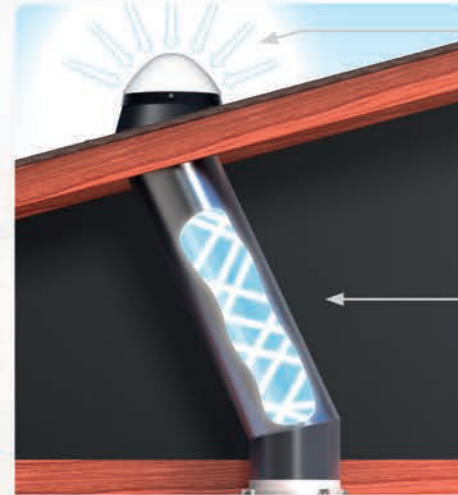

Pure Performance. No Gimmicks

Raycatcher® Capturing Technology

Our advanced optical dome is designed to capture maximum sunlight, even some during low light hours. With its clear surface and free of gimmicks the Raycatcher® dome is the optimum in light capturing technology.

Miro-Silver® Tube

SolarBright® tube is manufactured to last for life, it has the highest reflectivity for an anodised surface with capability to deliver pure daylight colour. SolarBright® tube will perform consistently and is free of gimmicks and lamination.