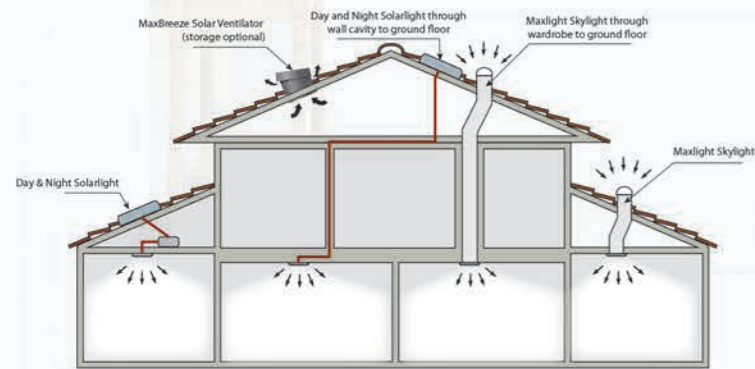

Industry comparative products

Budget Range Skylight

The Budget range provides customers with a cost effective skylight without compromising the integrity of the roof. The range comes in 250mm & 400mm diameter.