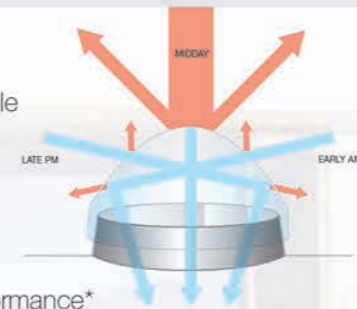

Pure Performance. No Gimmicks

Raycatcher® Capturing Technology

Our advanced optical dome is designed to capture maximum sunlight, even some during low light hours. With its clear surface and free of gimmicks the Raycatcher® dome is the optimum in light capturing technology.

Auroramax® Diffusion Technology

SolarBright® triple lens diffuser technology is designed to allow the light to enter rooms and spreads the pure light evenly with no hot spots. Simply, more light & less heat.

Model	Covering Area	Potential Length
ML250	18m	7m+
ML400	25m	10m+
ML400H	28m	12m+
ML550H	32m	15m+

Cutting edge technology in daylighting

Raycatcher® Dome

- Smart dome reflects some low light angle
- Minimises midday light intensity
- Exclusively engineered & designed
- Durable injection moulded
- Hail resistant shape
- Crystal clear surface for maximum performance*

*Image of light for illustration purposes only

Seamless Flashing

- Leak-proof roof system
- Seamless injection moulded part
- Designed to suit most roof types
- Engineered with pitch for maximum performance