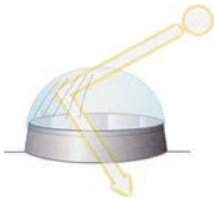

Add style and elegance with stylish trims

White

Our standard décor trim is the most acquired feature that blends with majority of ceilings.

Glass Overlay

Add class to your diffuser with a glass look feature.

Stainless Steel

Designed to match other stainless steel light fixtures on your ceiling.

Glass Eclipse

Designed to add a touch of elegance with a glass look.

Domes

Solarlens Dome®

The original dome with optic lens.