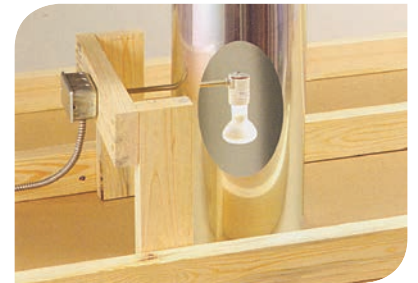

Stainless Steel

Designed to match other stainless steel light fixtures on your ceiling.

Glass Eclipse

Designed to add a touch of elegance with a glass look.

Domes

Solarlens Dome®

The original dome with optic lens.

Butterfly Dome

Clear dome with butterfly lens.

Ingenuity meets convenience

Combo Skylight & Ventilation

The new combo add-on ventilation kit offers the convenience of skylight and ventilation in one. This modern and stylish feature is perfect for bathrooms, laundries and other rooms that require daylight and ventilation.

Light Dimmer with Remote

Control and adjust the amount of natural light with the touch of a button

Electric Light Inside Tube

Add electric light to your skylight for night use.

1300 161 364

Fred Haddad 0430 542 142 • fred@skynvents.com.au • skynvents.com.au
Servicing the Southern Highlands, Wollongong, Campbelltown thru Canberra.
MOBILE SHOWROOM • FREE QUOTES